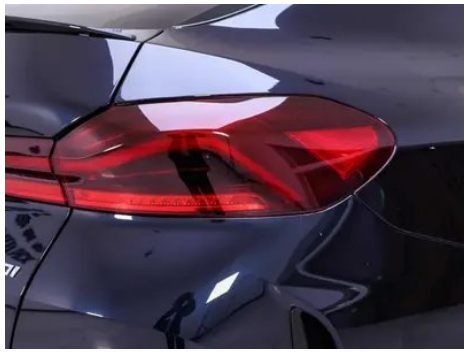

Vehicle Detail Report

BMW X6 2021 xDrive30i M Sports suit

Basic Information

Brand	BMW
Mileage	43,800 km
Color	Black
First Registration	2021-07-01
Transfer Count	0

Vehicle Images

Configuration Information

Model Information