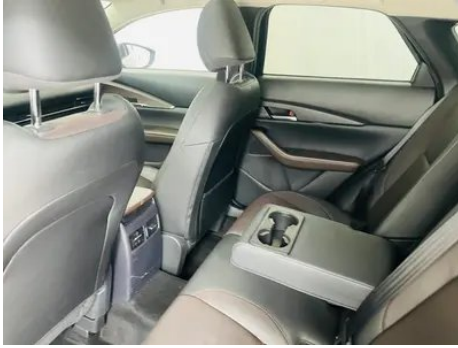

Vehicle Detail Report

Mazda CX-30 2021 2.0L Automatic Jiayue

Basic Information

Brand	Mazda
Mileage	24,600 km
Color	Blue
First Registration	2021-07-01
Transfer Count	0

Vehicle Images

Vehicle Condition

1. Right upper side rail, Deformation. 2. Inner side of left C-pillar, Scratch. 3. Driver's seat, Wear.