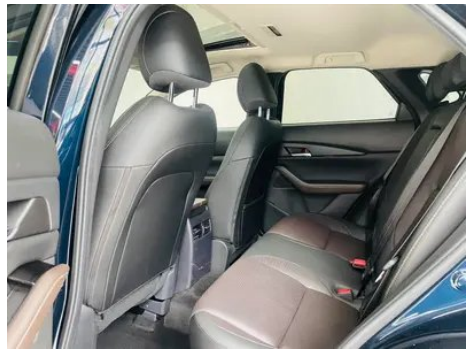

Vehicle Detail Report

Mazda CX-30 2021 2.0L Automatic Jiayue

Basic Information

Brand	Mazda
Mileage	24,600 km
Color	Blue
First Registration	2021-07-01
Transfer Count	0

Vehicle Images

Vehicle Condition

1. Right upper side rail, Deformation. 2. Inner side of left C-pillar, Scratch. 3. Driver's seat, Wear.