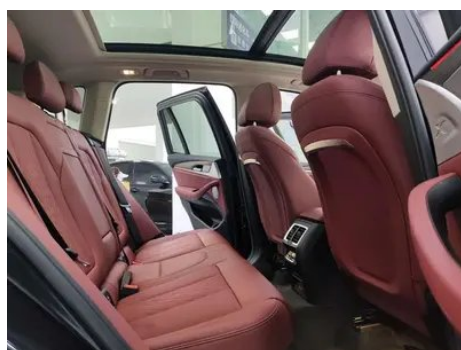

Vehicle Detail Report

BMW X3 2022 Second change xDrive30i
Leading Type M Obsidian Night Suit

Basic Information

Brand	BMW
Mileage	31,000 km
Color	Black
First Registration	2023-01-01
Transfer Count	0

Vehicle Images

Vehicle Condition

1. Inner side of right B-pillar, Scratch.

Configuration Information

Model Information

Model Name	BMW X3 2022 Change 2 xDrive30i Leading M Obsidian Night Suit
Launch Date	2022.08

Basic parameters