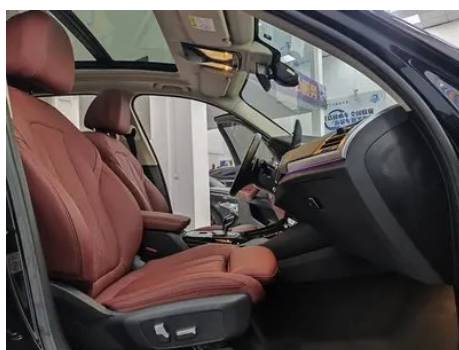

Vehicle Detail Report

BMW X3 2022 Second change xDrive30i
Leading Type M Obsidian Night Suit

Basic Information

Brand	BMW
Mileage	31,000 km
Color	Black
First Registration	2023-01-01
Transfer Count	0

Vehicle Images