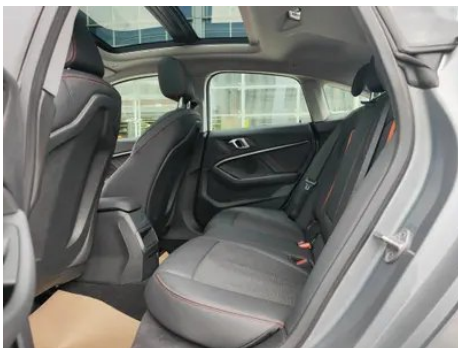

Vehicle Detail Report

BMW 2 Series 2023 225i Four-door coupe M Sports suit

Basic Information

Brand	BMW
Mileage	24,000 km
Color	Dark gray
First Registration	2024-04-01
Transfer Count	0

Vehicle Images

Vehicle Condition