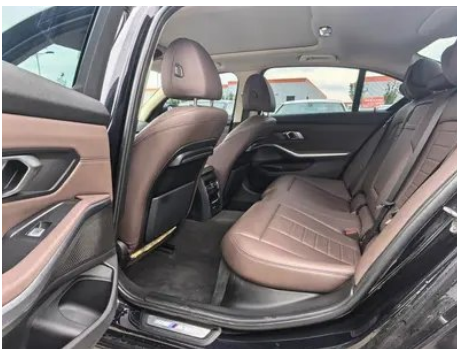

Vehicle Detail Report

BMW 3 Series 2020 320Li M Sports suit

Basic Information

Brand	BMW
Mileage	27,000 km
Color	Black
First Registration	2020-08-01
Transfer Count	3

Vehicle Images

Vehicle Condition

1. Radiator support, Signs of removal. 2. Right rocker panel, Scratch damage. 3. Dashboard, Replaced. 4. Right front seat belt, Replaced. 5. Left rear quarter panel, Paint repair, Body panel repair, Welding repair, Cutting marks. 6. Dashboard, Replaced. 7. Right front seat belt, Replaced. 8. Airbag, Signs of removal, Replaced.