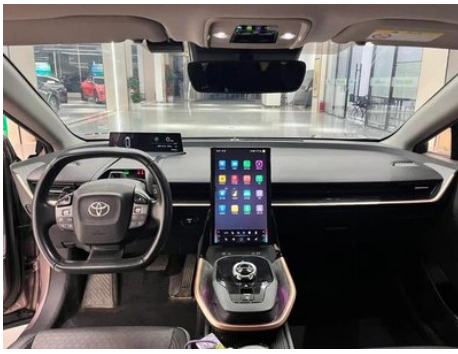

Vehicle Detail Report

Toyota bZ3 2023 Long battery life Premium

Basic Information

Brand	Toyota
Mileage	57,000 km
Color	Champagne color
First Registration	2023-03-01
Transfer Count	0

Vehicle Images

Vehicle Condition

Intelligent configuration

Connected Car Services	•
OTA Updates	•
4G/5G Network	•4G
Mobile APP remote function	• Door control Charging management Climate control Vehicle Condition Query Diagnosis Vehicle positioning Find car

In-car charging

Multimedia/charging port	•USB;•Type-C
Number of USB/Type-C ports	• 3 in the front row/2 in the back row
Mobile phone wireless charging function	• Front row

"●" = Standard equipment

"_" = Not available