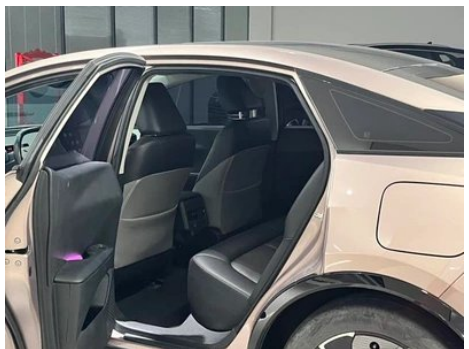

Vehicle Detail Report

Toyota bZ3 2023 Long battery life Premium

Basic Information

Brand	Toyota
Mileage	57,000 km
Color	Champagne color
First Registration	2023-03-01
Transfer Count	0

Vehicle Images

Vehicle Condition