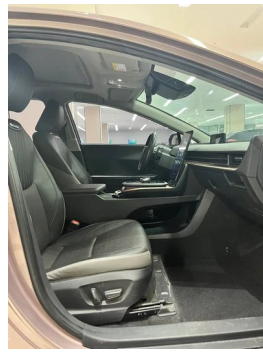

Vehicle Detail Report

Toyota bZ3 2023 Long battery life Premium

Basic Information

Brand	Toyota
Mileage	57,000 km
Color	Champagne color
First Registration	2023-03-01
Transfer Count	0

Vehicle Images

Vehicle Condition