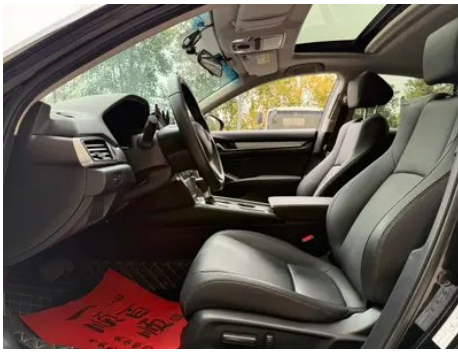

Vehicle Detail Report

Honda Accord 2022 260TURBO Luxury Edition

Basic Information

Brand	Honda
Mileage	12,000 km
Color	Black
First Registration	2022-09-01
Transfer Count	0

Vehicle Images

Vehicle Condition

1. Right rocker panel exterior trim, Scratch damage. 2. Left headlight, Replaced.