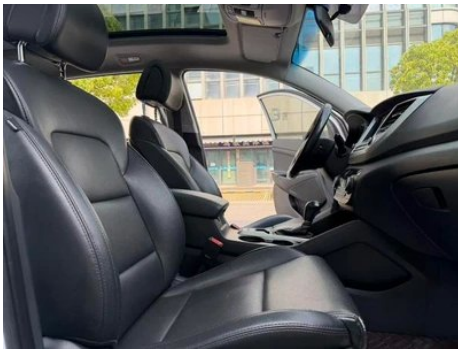

Vehicle Images

Vehicle Condition

1. Deformation. 2. Left rear quarter panel, Body panel repair.

Configuration Information

Model Information

Model Name	Tucson 2015 1.6T DCT 2WD Smart Model
Launch Date	2015.09