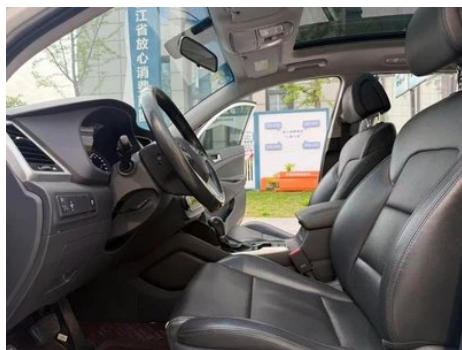

Vehicle Images

Vehicle Condition

1. Deformation. 2. Left rear quarter panel, Body panel repair.

Configuration Information

Model Information

Model Name	Tucson 2015 1.6T DCT 2WD Smart Model
Launch Date	2015.09