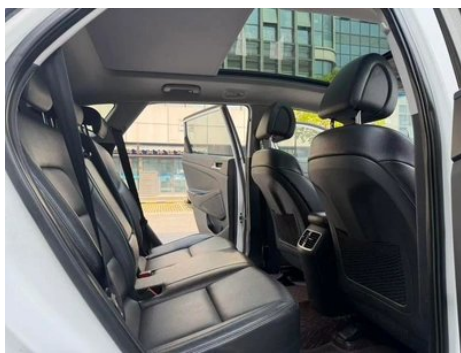

Vehicle Images

Vehicle Condition

1. Deformation. 2. Left rear quarter panel, Body panel repair.

Configuration Information

Model Information

Model Name	Tucson 2015 1.6T DCT 2WD Smart Model
Launch Date	2015.09