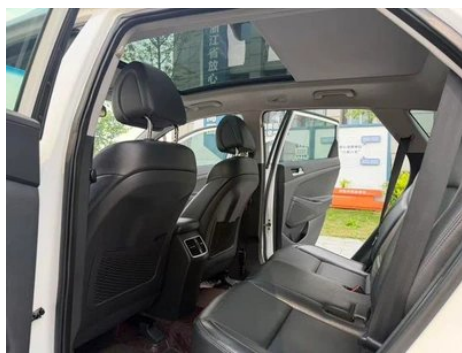

Vehicle Images

Vehicle Condition

1. Deformation. 2. Left rear quarter panel, Body panel repair.

Configuration Information

Model Information

Model Name	Tucson 2015 1.6T DCT 2WD Smart Model
Launch Date	2015.09