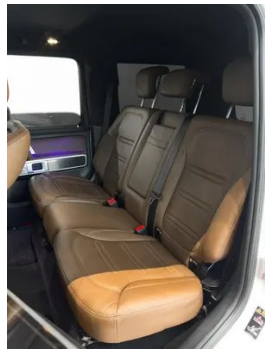

Vehicle Detail Report

Mercedes-Benz G-Class 2023 G 350

Basic Information

Brand	Mercedes-Benz
Mileage	30,000 km
Color	White
First Registration	2023-07-01
Transfer Count	1

Vehicle Images

Vehicle Condition

1. Front passenger seat rails and frame, Signs of removal.