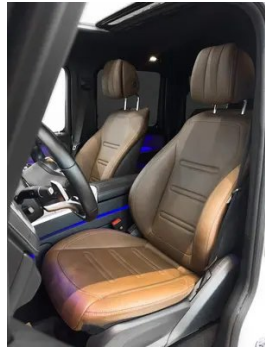

Vehicle Detail Report

Mercedes-Benz G-Class 2023 G 350

Basic Information

Brand	Mercedes-Benz
Mileage	30,000 km
Color	White
First Registration	2023-07-01
Transfer Count	1

Vehicle Images