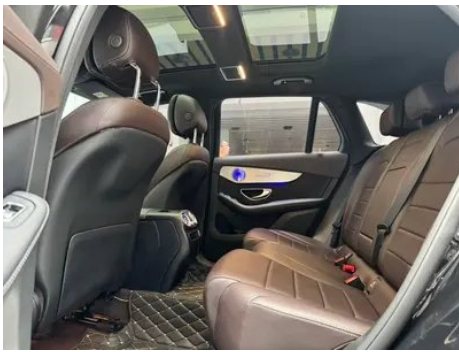

Vehicle Detail Report

Mercedes-Benz GLC 2022 Restyling GLC 260 L 4MATIC Dynamic

Basic Information

Brand	Mercedes-Benz
Mileage	60,100 km
Color	Black
First Registration	2022-06-01
Transfer Count	0

Vehicle Images

Vehicle Condition

1. Original metal body panels with factory paint.

Configuration Information

Model Information

Model Name	Mercedes-Benz GLC 2022 Restyling GLC 260 L 4MATIC Dynamic
Launch Date	2021.11

Basic parameters