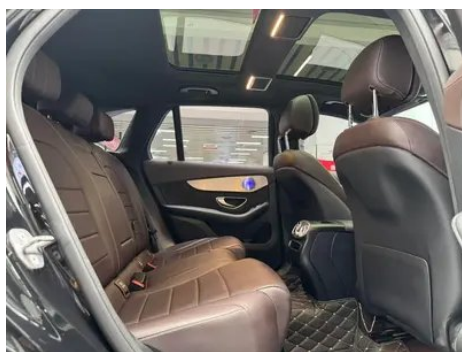

Vehicle Detail Report

Mercedes-Benz GLC 2022 Restyling GLC 260 L 4MATIC Dynamic

Basic Information

Brand	Mercedes-Benz
Mileage	60,100 km
Color	Black
First Registration	2022-06-01
Transfer Count	0

Vehicle Images

Vehicle Condition

1. Original metal body panels with factory paint.

Configuration Information

Model Information

Model Name	Mercedes-Benz GLC 2022 Restyling GLC 260 L 4MATIC Dynamic
Launch Date	2021.11

Basic parameters