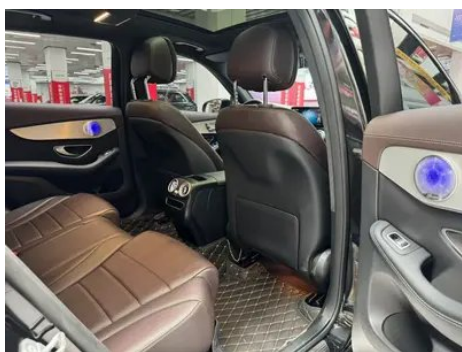

Vehicle Detail Report

Mercedes-Benz GLC 2022 Restyling GLC 260 L 4MATIC Dynamic

Basic Information

Brand	Mercedes-Benz
Mileage	60,100 km
Color	Black
First Registration	2022-06-01
Transfer Count	0

Vehicle Images

Vehicle Condition

1. Original metal body panels with factory paint.

Configuration Information

Model Information

Model Name	Mercedes-Benz GLC 2022 Restyling GLC 260 L 4MATIC Dynamic
Launch Date	2021.11

Basic parameters