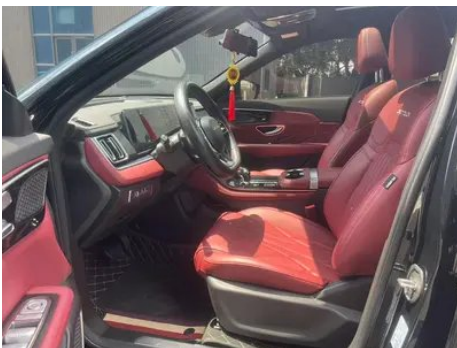

Vehicle Detail Report

Jetour X70 PLUS 2025 1.5T 6DCT Luxury Edition
5 seat

Basic Information

Brand	Jetour
Mileage	10,000 km
Color	Black
First Registration	2025-01-01
Transfer Count	0

Vehicle Images