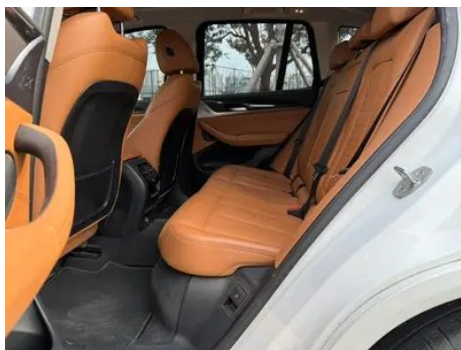

Vehicle Detail Report

BMW X3 2018 xDrive30i Leading Type M Sports suit Country VI

Basic Information

Brand	BMW
Mileage	94,000 km
Color	White
First Registration	2019-03-01
Transfer Count	0

Vehicle Images

Vehicle Condition