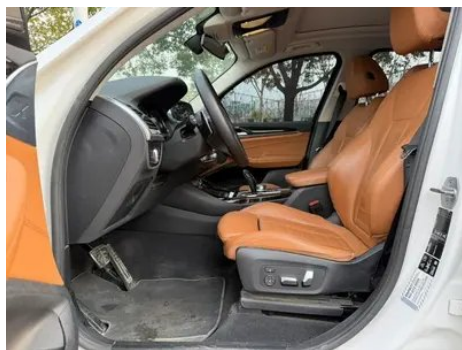

Vehicle Detail Report

BMW X3 2018 xDrive30i Leading Type M Sports suit Country VI

Basic Information

Brand	BMW
Mileage	94,000 km
Color	White
First Registration	2019-03-01
Transfer Count	0

Vehicle Images