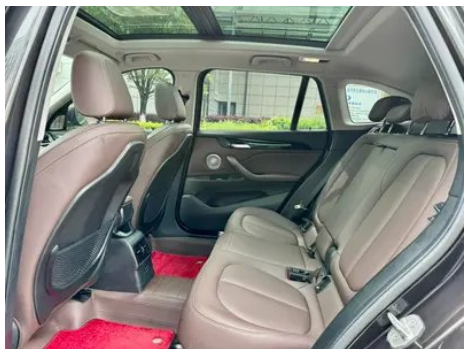

Vehicle Detail Report

BMW X1 2022 sDrive25Li Leading Type

Basic Information

Brand	BMW
Mileage	39,000 km
Color	Dark gray
First Registration	2022-06-01
Transfer Count	0

Vehicle Images

Vehicle Condition

1. Driver's seat rails and frame, Signs of removal. 2. Front passenger seat rails and frame, Signs of removal.