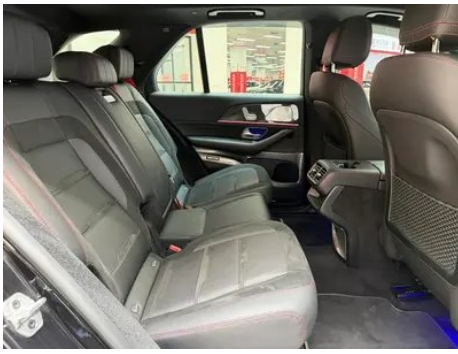

Vehicle Condition

1. Original metal body panels with factory paint.

Configuration Information

Model Information

Model Name	Mercedes-Benz GLE AMG 2020 AMG GLE 53 4MATIC
Launch Date	2020.01

Basic parameters

Vehicle Class	Mid-size and large SUVs
Energy Type	Gasoline + 48V Mild Hybrid System
Maximum Power (kW)	320
Maximum Torque (N·m)	520
Transmission	9-gear manual integration
Body Type	SUV
Engine	3.0T 435 horsepower L6
Dimensions (L×W×H) (mm)	4948*2015*1782
Official 0-100 km/h Acceleration (s)	5.5
Top Speed (km/h)	250
Curb Weight (kg)	-
Maximum Gross Weight (kg)	-

engine

Engine Model	256 930
Displacement (mL)	2999
Displacement (L)	3.0
Induction Type	Turbo electric supercharging
Cylinder Arrangement	L
Number of Cylinders	6
Valves per Cylinder	4