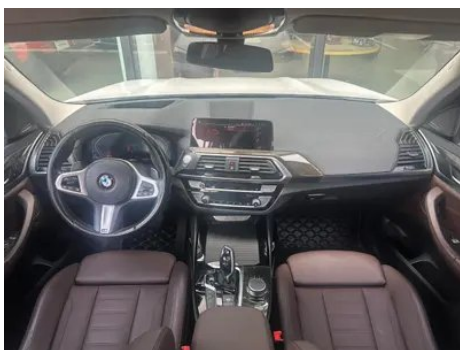

Vehicle Detail Report

BMW X3 2020 xDrive30i Leading Type M Sports suit

Basic Information

Brand	BMW
Mileage	98,000 km
Color	White
First Registration	2020-05-01
Transfer Count	0

Vehicle Images