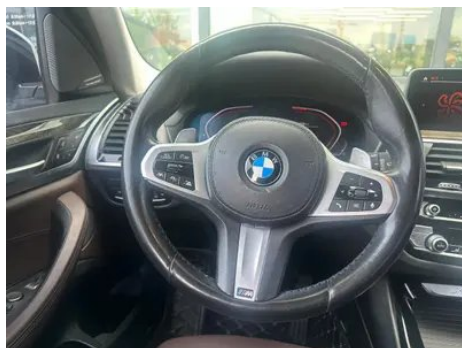

Vehicle Detail Report

BMW X3 2020 xDrive30i Leading Type M Sports suit

Basic Information

Brand	BMW
Mileage	98,000 km
Color	White
First Registration	2020-05-01
Transfer Count	0

Vehicle Images

Vehicle Condition

1. Radiator support, Signs of removal. 2. Inner side of right B-pillar, Deformation.

Configuration Information

Model Information

Model Name	BMW X3 2020 xDrive30i Leading Type M Sports suit
Launch Date	2019.10