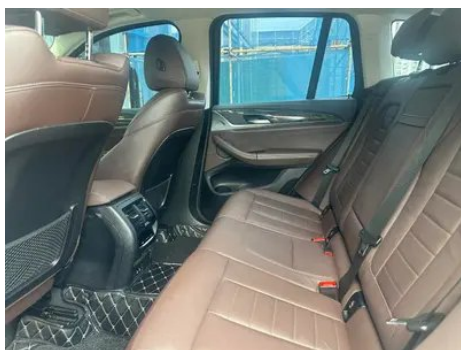

Vehicle Detail Report

BMW X3 2020 xDrive30i Leading Type M Sports suit

Basic Information

Brand	BMW
Mileage	98,000 km
Color	White
First Registration	2020-05-01
Transfer Count	0

Vehicle Images