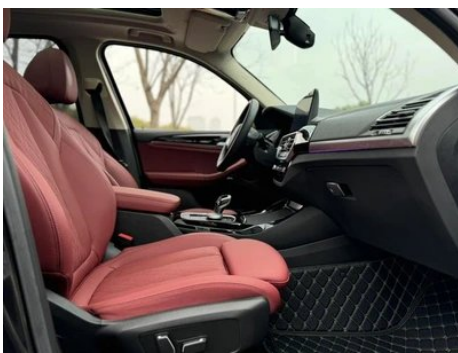

Vehicle Detail Report

BMW X3 2022 Restyling xDrive25i M Sports suit

Basic Information

Brand	BMW
Mileage	29,500 km
Color	Black
First Registration	2024-01-01
Transfer Count	0

Vehicle Images

Vehicle Condition