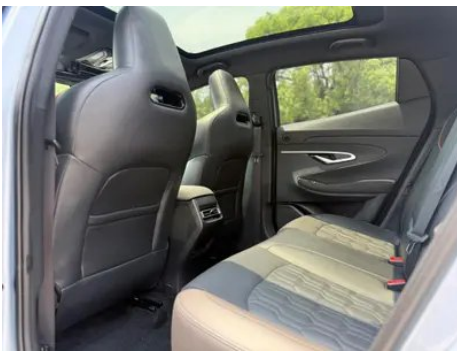

Vehicle Detail Report

Changan UNI-T 2022 2.0T Premium Trim

Basic Information

Brand	Changan
Mileage	20,000 km
Color	Blue
First Registration	2023-05-01
Transfer Count	0

Vehicle Images