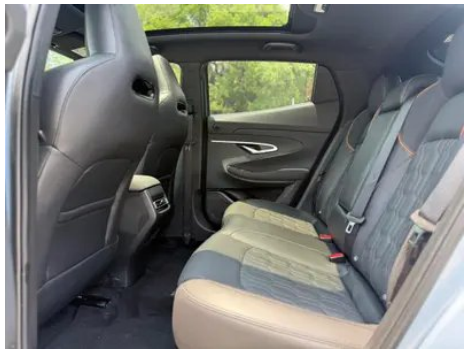

Vehicle Detail Report

Changan UNI-T 2022 2.0T Premium Trim

Basic Information

Brand	Changan
Mileage	20,000 km
Color	Blue
First Registration	2023-05-01
Transfer Count	0

Vehicle Images

Vehicle Condition

1. Left rocker panel, Inner-side deformation. 2. Right rocker panel, Scratch damage. 3. Inner side of left B-pillar, Dent. 4. Body floor pan, Aftermarket underbody coating.