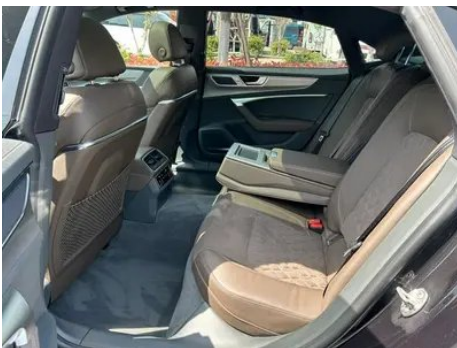

Vehicle Detail Report

Audi A7L 2022 45 TFSI quattro S-line Wind Knight

Basic Information

Brand	Audi
Mileage	29,000 km
Color	Black
First Registration	2023-05-01
Transfer Count	1

Vehicle Images