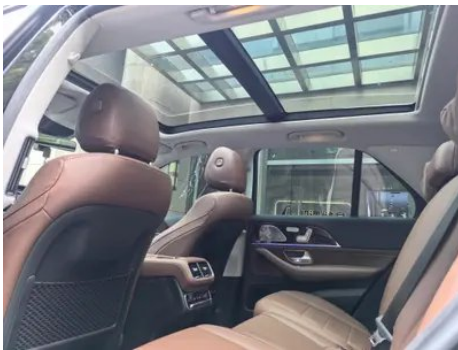

Vehicle Images

Vehicle Condition

1. Original metal body panels with factory paint.

Configuration Information

Model Information

Model Name	Mercedes-Benz GLE (Imported) 2024 Restyling GLE 350 4MATIC Fashionable
Launch Date	2024.03