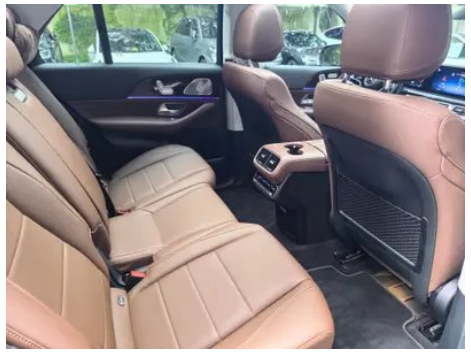

Vehicle Images

Vehicle Condition

1. Original metal body panels with factory paint.

Configuration Information

Model Information

Model Name	Mercedes-Benz GLE (Imported) 2024 Restyling GLE 350 4MATIC Fashionable
Launch Date	2024.03