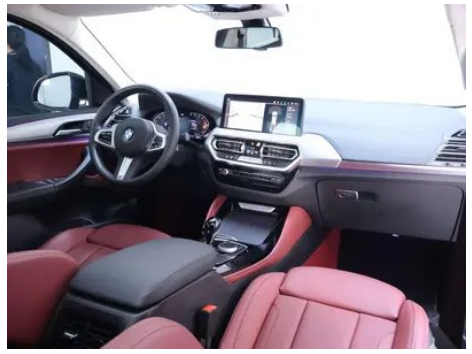

Vehicle Detail Report

BMW X4 2022 xDrive 25i M Sports suit

Basic Information

Brand	BMW
Mileage	37,900 km
Color	Black
First Registration	2023-02-01
Transfer Count	0

Vehicle Images

Vehicle Condition

1. Right upper side rail, Scratch. 2. Inner side of left C-pillar, Scratch. 3. Driver's seat rails and frame, Signs of removal. 4. Hood, Paint chip, Scratch. 5. Front bumper, Paint chip, Scratch damage. 6. Rear bumper, Paint chip, Scratch damage. 7. Left front door, Paint chip, Scratch. 8. Right front door, Paint chip, Scratch. 9. Left rear door, Paint chip, Scratch. 10. Right rear door, Paint chip, Deformation, Scrape, Scratch damage. 11. Trunk lid, Paint chip, Deformation, Scrape, Scratch. 12. Right front fender, Paint chip, Scratch. 13. Left rear quarter panel, Scratch. 14. Right rear quarter panel, Scratch. 15. Windshield, Scratch, Stone chip. 16. Left headlight, Scratch. 17. Right headlight, Scratch. 18. Left tail light, Scratch. 19. Right tail light, Scratch.