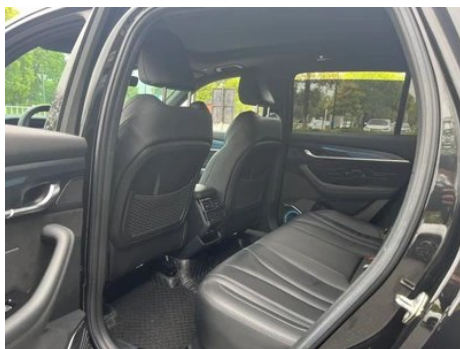

Vehicle Images

Vehicle Condition

1. Driver's seat rails and frame, Signs of removal. 2. Front passenger seat rails and frame, Signs of removal.

Configuration Information

Model Information

Model Name	Manjaro 2024 2.0TD High Power Automatic Two-Drive Skyline Edition
Launch Date	2023.09