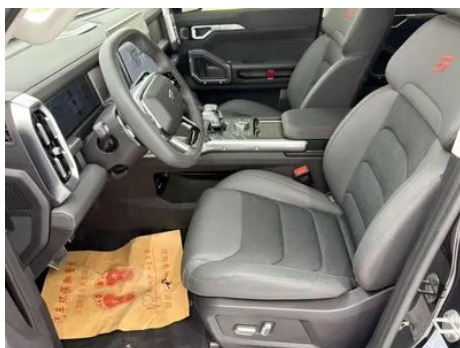

Vehicle Detail Report

Jetour T2 2025 2.0TD XWD Conquer

Basic Information

Brand	Jetour
Mileage	18,000 km
Color	Black
First Registration	2024-10-01
Transfer Count	1

Vehicle Images