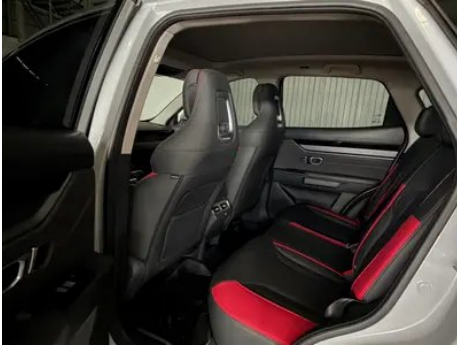

Vehicle Condition

1. Original metal body panels with factory paint.

Configuration Information

Model Information

Model Name	Jetour Dasheng 2024 1.5T DCT Star Brilliance PRO