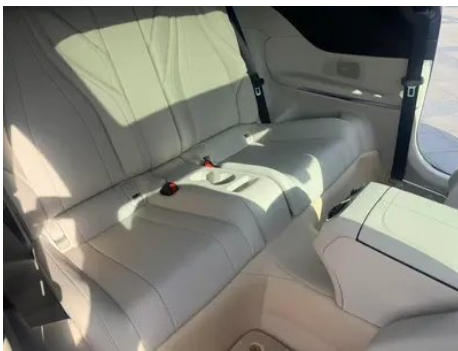

Vehicle Condition

1. Driver's seat rails and frame, Signs of removal. 2. Front passenger seat rails and frame, Signs of removal.

Configuration Information

Model Information