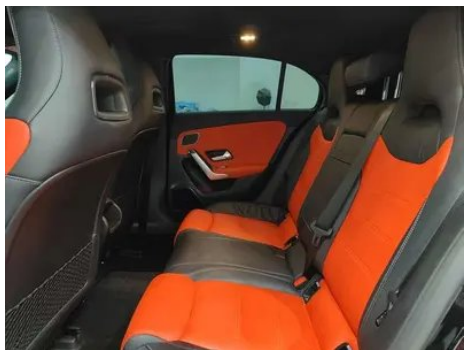

Vehicle Detail Report

Mercedes-Benz Mercedes-AMG A-Class 2023 AMG A 35 4MATIC

Basic Information

Brand	Mercedes-Benz
Mileage	33,500 km
Color	Black
First Registration	2024-06-01
Transfer Count	1

Vehicle Images