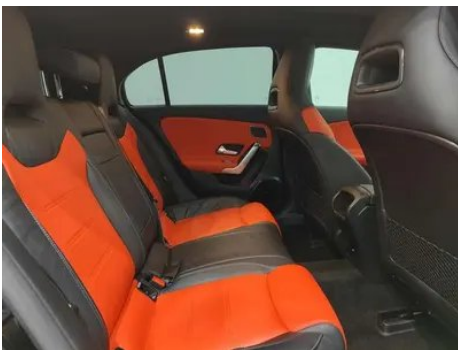

Vehicle Detail Report

Mercedes-Benz Mercedes-AMG A-Class 2023 AMG A 35 4MATIC

Basic Information

Brand	Mercedes-Benz
Mileage	33,500 km
Color	Black
First Registration	2024-06-01
Transfer Count	1

Vehicle Images