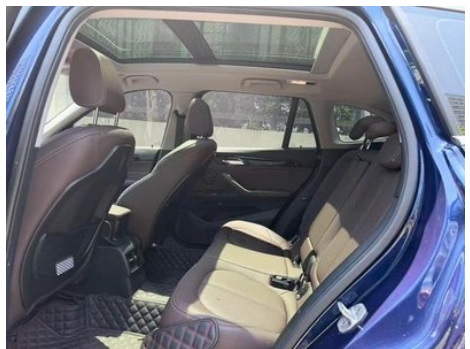

Vehicle Detail Report

BMW X1 2020 sDrive20Li Premium Class

Basic Information

Brand	BMW
Mileage	114,000 km
Color	Blue
First Registration	2020-04-01
Transfer Count	0

Vehicle Images