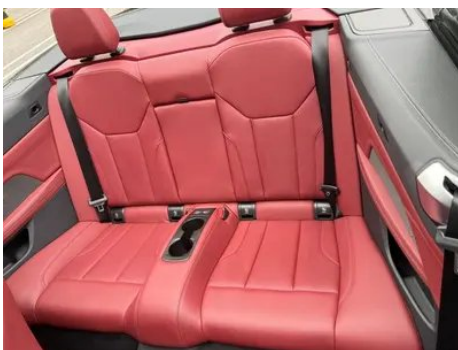

Vehicle Condition

1. Original metal body panels with factory paint.

Configuration Information

Model Information

Model Name	BMW 4 Series 2022 Restyling 430i Convertible M Sports Night Suit
------------	--

Model Information (continued)

Seat Configuration

Seat Material	○ Leather (USD 1,750); • Imitation leather
Main seat adjustment	• Front and rear adjustment; • Backrest adjustment; • Height adjustment (4-way); • Leg support adjustment
Co-seat adjustment method	• Front and rear adjustment; • Backrest adjustment; • Height adjustment (4-way); • Leg support adjustment
Electric adjustment of driver's seat and passenger seat	Main •/Deputy •
Front seat functions	• Heating
Electric seat memory function	• Driving position
Front passenger seat rear adjustable buttons	-
Rear seat folding	• Overall down
Front/rear center armrest	Front •/Rear-
Rear cup holder	•
Sports style seats	•