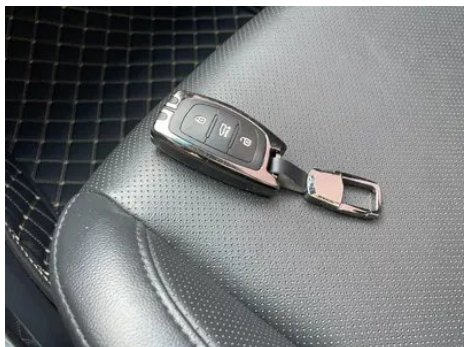

Vehicle Detail Report

Hyundai Mistra 2016 1.8L automatic intelligent type GLS

Basic Information

Brand	Hyundai
Mileage	111,000 km
Color	White
First Registration	2016-06-01
Transfer Count	0

Vehicle Images

Vehicle Condition