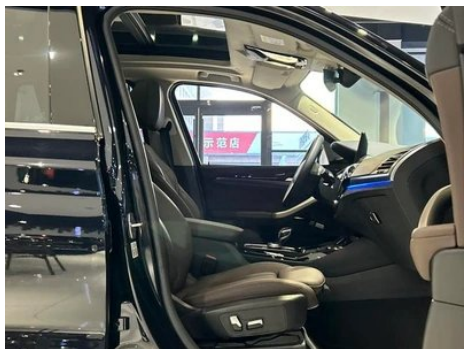

Vehicle Detail Report

BMW X3 2022 xDrive25i M Sports suit

Basic Information

Brand	BMW
Mileage	35,000 km
Color	Black
First Registration	2023-07-01
Transfer Count	0

Vehicle Images

Vehicle Condition

1. Original metal body panels with factory paint.