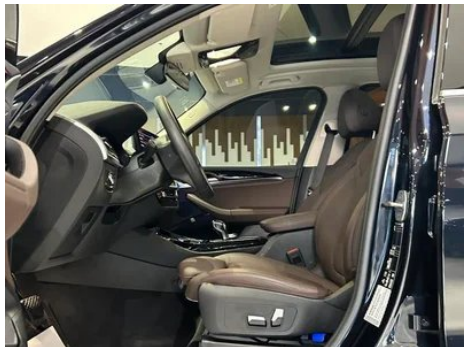

Vehicle Detail Report

BMW X3 2022 xDrive25i M Sports suit

Basic Information

Brand	BMW
Mileage	35,000 km
Color	Black
First Registration	2023-07-01
Transfer Count	0

Vehicle Images

Vehicle Condition

1. Original metal body panels with factory paint.