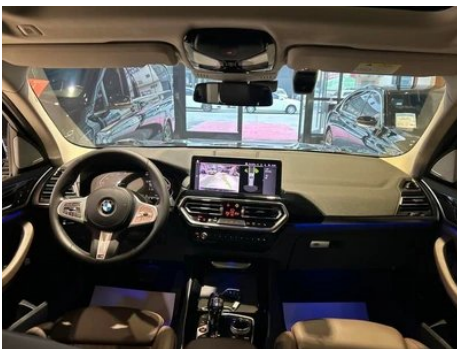

Vehicle Detail Report

BMW X3 2022 xDrive25i M Sports suit

Basic Information

Brand	BMW
Mileage	35,000 km
Color	Black
First Registration	2023-07-01
Transfer Count	0

Vehicle Images

Vehicle Condition

1. Original metal body panels with factory paint.

Intelligent configuration

Connected Car Services	<ul style="list-style-type: none">•
OTA Updates	<ul style="list-style-type: none">•
4G/5G Network	<ul style="list-style-type: none">• 4G
Mobile APP remote function	<ul style="list-style-type: none">• Door control; • Vehicle startup; • Air conditioning control; • Vehicle condition inquiry/diagnosis; • Vehicle location/vehicle search; • Vehicle owner service (searching for charging piles, gas stations, parking lots, etc.); • Appointment maintenance/repair
Wi-Fi hotspots	<input type="radio"/>