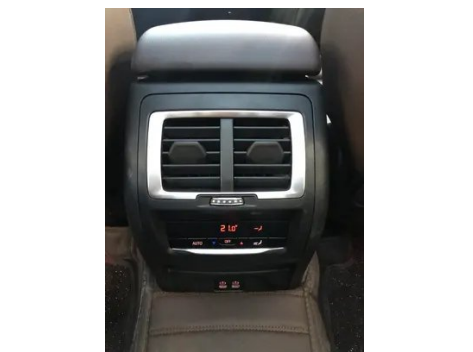

Vehicle Detail Report

BMW X3 2022 xDrive30i Leading Type M
Obsidian Night Suit

Basic Information

Brand	BMW
Mileage	28,000 km
Color	Black
First Registration	2022-01-01
Transfer Count	0

Vehicle Images

Vehicle Condition

1. Original metal body panels with factory paint.

Configuration Information

Model Information

Model Name	BMW X3 2022 xDrive30i Leading M Obsidian Night Suit
Launch Date	2021.08

Basic parameters

Vehicle Class	Mid-size SUV
Energy Type	Gasoline
Maximum Power (kW)	185
Maximum Torque (N·m)	350
Transmission	8-gear manual integration
Body Type	SUV
Engine	2.0L 252 hp L4
Dimensions (L×W×H) (mm)	4737*1891*1689
Official 0-100 km/h Acceleration (s)	6.8
Top Speed (km/h)	235
Curb Weight (kg)	-
Maximum Gross Weight (kg)	-
NEDC Combined Fuel Consumption (L/100km)	8.7
WLTP Combined Fuel Consumption (L/100km)	8.5