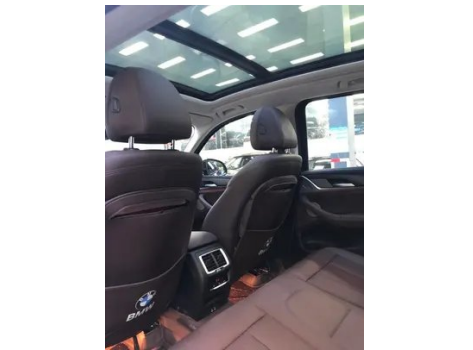

Vehicle Detail Report

BMW X3 2022 xDrive30i Leading Type M
Obsidian Night Suit

Basic Information

Brand	BMW
Mileage	28,000 km
Color	Black
First Registration	2022-01-01
Transfer Count	0

Vehicle Images

Vehicle Condition