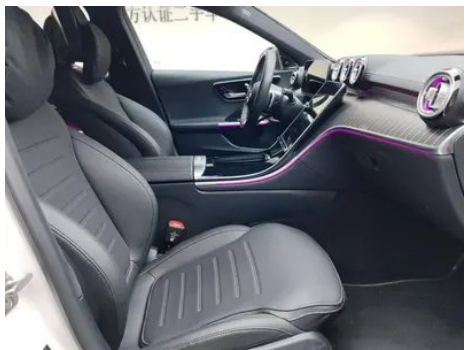

Vehicle Condition

1. Original metal body panels with factory paint.

Configuration Information

Model Information

Model Name	Mercedes-Benz C-Class 2024 C 260 L Hao Night Sports Edition
Launch Date	2023.10

Basic parameters