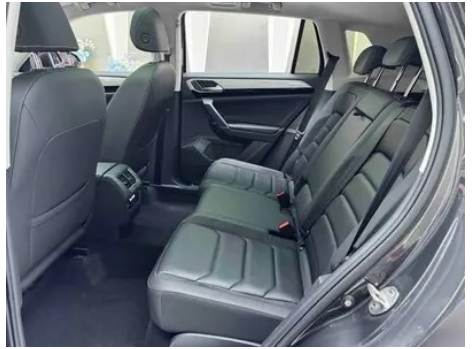

Vehicle Condition

1. Original metal body panels with factory paint.

Configuration Information

Model Information

中国一汽-大众汽车有限公司 制造			
品牌:	大众牌	整车型号:	FV6462LADCG
车辆识别代号:	LFV3B25N0N7005276		
制造年月:	2022-02-11	最大允许总质量:	2120 kg
乘坐人数:	5 人	发动机排量:	1984 mL
发动机型号:	DPL	发动机最大净功率:	137 kW