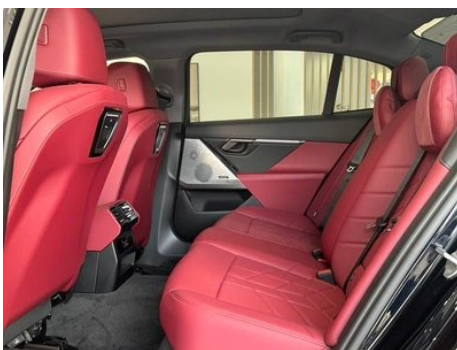

Vehicle Detail Report

BMW 5 Series 2025 Restyling 530Li Leading Type M Sports suit

Basic Information

Brand	BMW
Mileage	2,600 km
Color	Black
First Registration	2025-11-01
Transfer Count	0

Vehicle Images

Vehicle Condition