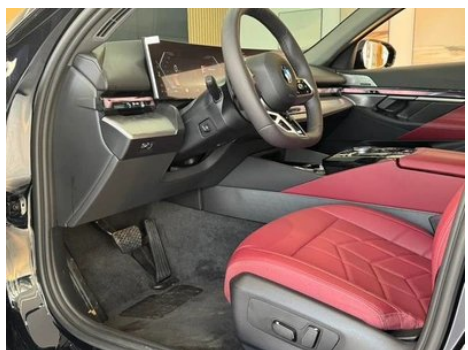

Vehicle Detail Report

BMW 5 Series 2025 Restyling 530Li Leading Type M Sports suit

Basic Information

Brand	BMW
Mileage	2,600 km
Color	Black
First Registration	2025-11-01
Transfer Count	0

Vehicle Images

Vehicle Condition