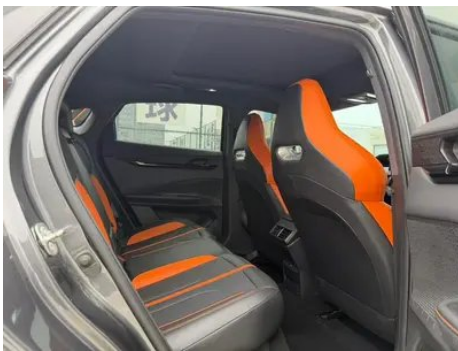

Vehicle Detail Report

Changan UNI-V 2025 1.5T 500Bar Luxury sports-style

Basic Information

Brand	Changan
Mileage	19,700 km
Color	Dark gray
First Registration	2025-05-01
Transfer Count	0

Vehicle Images