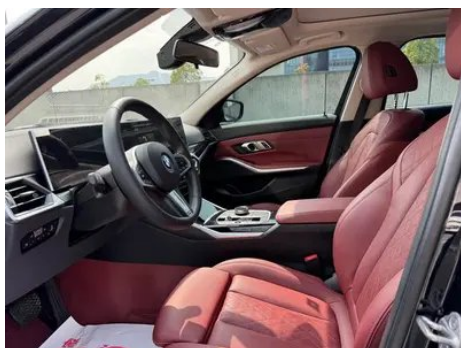

Vehicle Detail Report

BMW i3 2022 eDrive35L

Basic Information

Brand	BMW
Mileage	63,000 km
Color	Black
First Registration	2023-11-01
Transfer Count	0

Vehicle Images

Vehicle Condition

1. Driver's seat rails and frame, Signs of removal. 2. Front passenger seat rails and frame, Signs of removal.