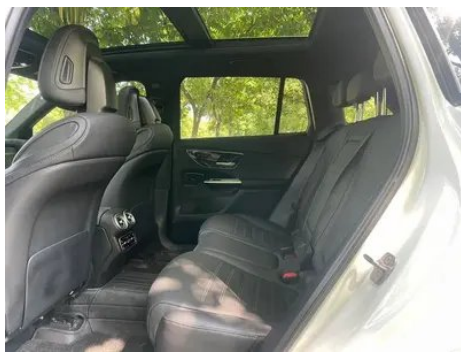

Vehicle Images

Vehicle Condition

1. Original metal body panels with factory paint.

Configuration Information

Model Information

Model Name	Mercedes-Benz GLC 2023 Restyling GLC 260 L 4MATIC Luxury type 5 seat
Launch Date	2023.09