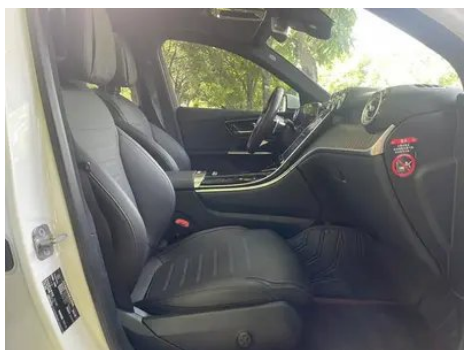

Vehicle Images

Vehicle Condition

1. Original metal body panels with factory paint.

Configuration Information

Model Information

Model Name	Mercedes-Benz GLC 2023 Restyling GLC 260 L 4MATIC Luxury type 5 seat
Launch Date	2023.09