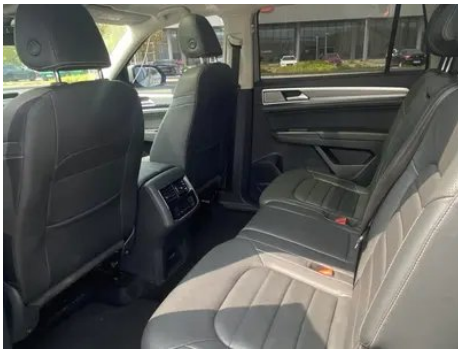

Vehicle Images

Vehicle Condition

1. Original metal body panels with factory paint.

Configuration Information

Model Information

Model Name	Volkswagen Teramont 2020 330TSI Two-wheel drive luxury edition Country VI
Launch Date	2019.09