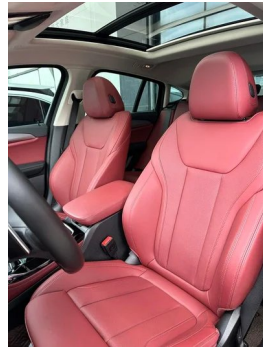

Vehicle Detail Report

BMW X4 2022 xDrive 25i M Sports suit

Basic Information

Brand	BMW
Mileage	51,000 km
Color	Black
First Registration	2022-04-01
Transfer Count	0

Vehicle Images

Vehicle Condition

1. Driver's seat rails and frame, Signs of removal.