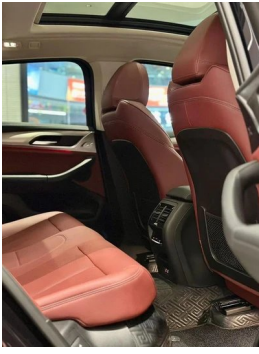

Vehicle Detail Report

BMW X4 2022 xDrive 25i M Sports suit

Basic Information

Brand	BMW
Mileage	51,000 km
Color	Black
First Registration	2022-04-01
Transfer Count	0

Vehicle Images

Vehicle Condition

1. Driver's seat rails and frame, Signs of removal.