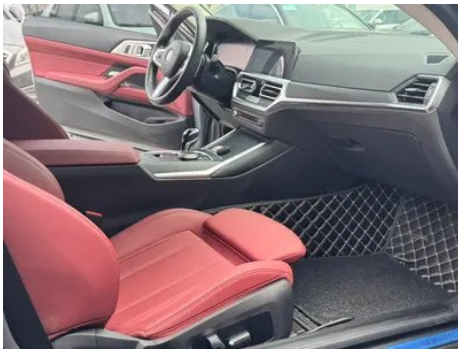

Vehicle Detail Report

BMW 4 Series 2023 425i M Sports suit

Basic Information

Brand	BMW
Mileage	34,000 km
Color	Dark gray
First Registration	2023-05-01
Transfer Count	0

Vehicle Images

Vehicle Condition

1. Right front frame rail, Scratch.