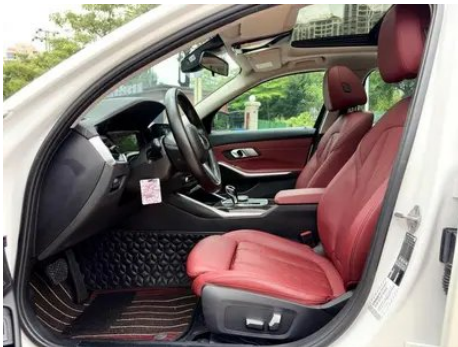

Vehicle Detail Report

BMW 3 Series 2022 325Li M Sports suit

Basic Information

Brand	BMW
Mileage	46,000 km
Color	White
First Registration	2022-02-01
Transfer Count	0

Vehicle Images

Vehicle Condition

1. Inner side of right B-pillar, Non-accident-related deformation. 2. Front bumper, Paint repair, Scrape, Scratch damage. 3. Rear bumper, Scratch damage. 4. Left front door, Scratch damage, Deformation, Scratch. 5. Left rear door, Scratch, Scratch damage. 6. Right rear door, Deformation. 7. Trunk lid, Deformation. 8. Left front fender, Paint chip, Scrape. 9. Right front fender, Scratch. 10. Left rear quarter panel, Deformation. 11. Right rear quarter panel, Scratch, Deformation.