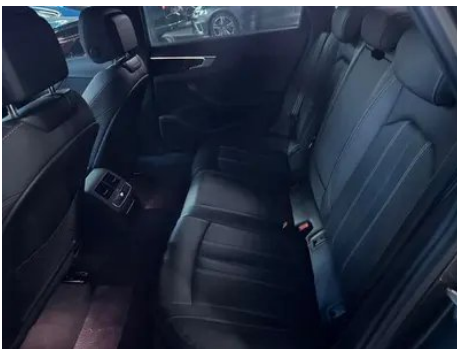

Vehicle Detail Report

Audi A4L 2023 40 TFSI Fashion dynamic type

Basic Information

Brand	Audi
Mileage	24,000 km
Color	Dark gray
First Registration	2023-09-01
Transfer Count	1

Vehicle Images