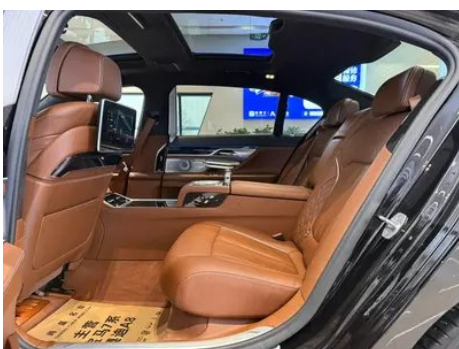

Vehicle Detail Report

BMW 7 Series 2018 M760Li xDrive

Basic Information

Brand	BMW
Mileage	110,000 km
Color	Black
First Registration	2019-06-01
Transfer Count	0

Vehicle Images

Vehicle Condition

1. Radiator support, Deformation, Signs of removal, Replaced.
2. Left front fender structure, Deformation.
3. Right front fender structure, Deformation.
4. Right rear quarter panel, Deformation.
5. Front subframe, Signs of removal.