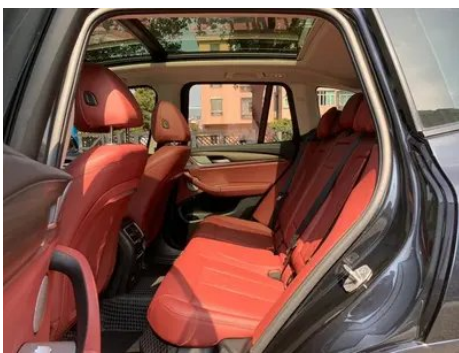

# Vehicle Detail Report

**BMW X3 2022 Second change xDrive30i  
Leading Type M Obsidian Night Suit**

## Vehicle Images