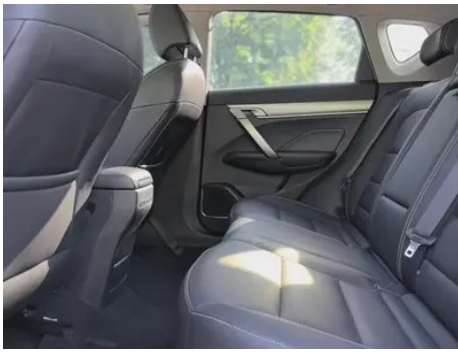

Vehicle Condition

1. Inner side of left B-pillar, Scratch. 2. Front passenger seat rails and frame, Rusted stitch (Not flood-related).

Configuration Information

Model Information

Model Name	Binyue 2019 260T DCT knight country VI
Launch Date	2019.05

Basic parameters

Vehicle Class	Small SUV
Energy Type	Gasoline
Maximum Power (kW)	130
Maximum Torque (N·m)	255
Transmission	7-speed wet dual-clutch
Body Type	SUV
Engine	1.5T 177 horsepower L3
Dimensions (L×W×H) (mm)	4330*1800*1609
Official 0-100 km/h Acceleration (s)	7.9
Top Speed (km/h)	-
Curb Weight (kg)	1355
Maximum Gross Weight (kg)	-
NEDC Combined Fuel Consumption (L/100km)	6.1

engine

Engine Model	JLH-3G15TD
Displacement (mL)	1477
Displacement (L)	1.5
Induction Type	Turbocharging
Cylinder Arrangement	L