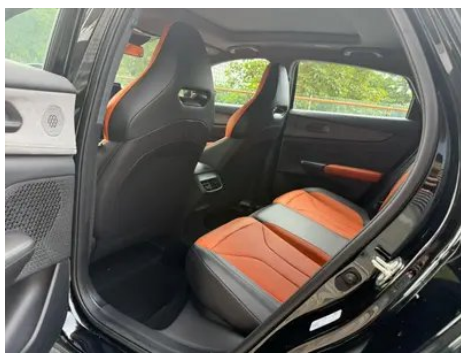

Vehicle Detail Report

Changan UNI-V 2025 Third generation 2.0T Jin Qing type

Basic Information

Brand	Changan
Mileage	3,000 km
Color	Black
First Registration	2025-08-01
Transfer Count	0

Vehicle Images