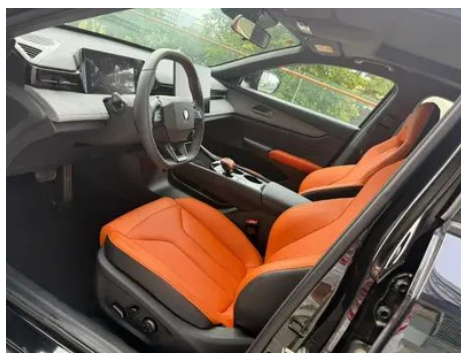

Vehicle Detail Report

Changan UNI-V 2025 Third generation 2.0T Jin Qing type

Basic Information

Brand	Changan
Mileage	3,000 km
Color	Black
First Registration	2025-08-01
Transfer Count	0

Vehicle Images