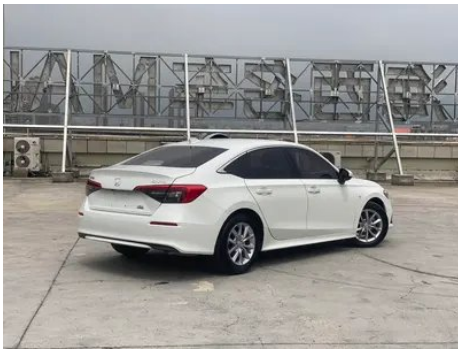

Vehicle Detail Report

Honda Civic 2022 180TURBO CVT still moving version

Basic Information

Brand	Honda
Mileage	91,000 km
Color	White
First Registration	2021-12-01
Transfer Count	2

Vehicle Images

Vehicle Condition

Configuration Information

Model Information

Model Name	Honda Civic 2022 180TURBO CVT still moving version
Launch Date	2021.09

Basic parameters

Vehicle Class	compact car
Energy Type	Gasoline
Maximum Power (kW)	95
Maximum Torque (N·m)	180
Transmission	CVT continuously variable transmission
Body Type	Sedan
Engine	1.5T 129 horsepower L4
Dimensions (L×W×H) (mm)	4674*1802*1415
Official 0-100 km/h Acceleration (s)	-
Top Speed (km/h)	200
Curb Weight (kg)	1315
Maximum Gross Weight (kg)	1740
NEDC Combined Fuel Consumption (L/100km)	5.5
WLTP Combined Fuel Consumption (L/100km)	5.79