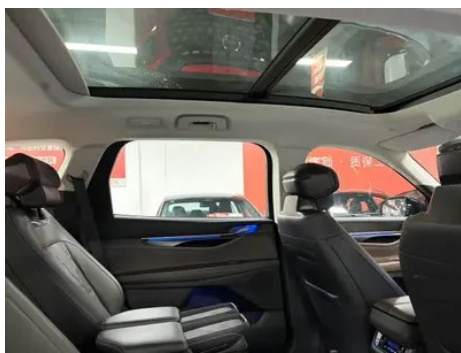

Vehicle Images

Vehicle Condition

1. Original metal body panels with factory paint.

Configuration Information

Model Information

Model Name	Ford Edge 2025 Edge L 2.0T EcoBoost E Hybrid four-wheel drive seven-seat supreme type
Launch Date	2024.11