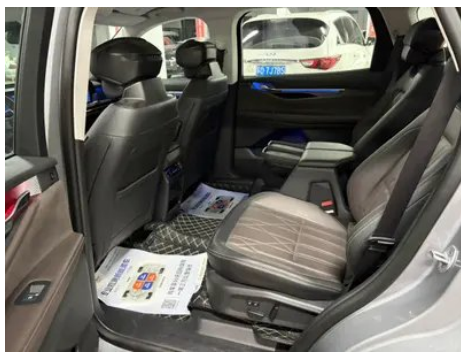

Vehicle Detail Report

Ford Edge 2025 Edge L 2.0T EcoBoost E Hybrid
four-wheel drive seven-seat supreme type

Basic Information

Brand	Ford
Mileage	8,500 km
Color	Silver-gray
First Registration	2024-11-01
Transfer Count	0

Vehicle Images

Vehicle Condition

1. Original metal body panels with factory paint.

Configuration Information

Model Information

Model Name	Ford Edge 2025 Edge L 2.0T EcoBoost E Hybrid four-wheel drive seven-seat supreme type
Launch Date	2024.11