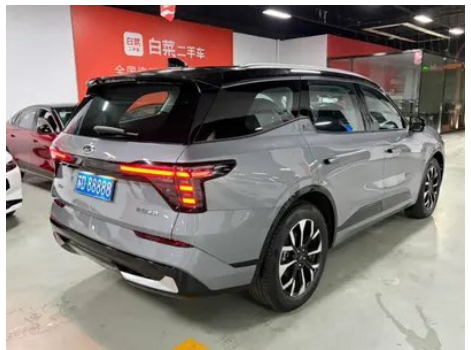

Vehicle Detail Report

Ford Edge 2025 Edge L 2.0T EcoBoost E Hybrid
four-wheel drive seven-seat supreme type

Basic Information

Brand	Ford
Mileage	8,500 km
Color	Silver-gray
First Registration	2024-11-01
Transfer Count	0

Vehicle Images

Vehicle Condition

1. Original metal body panels with factory paint.

Configuration Information

Model Information

Model Name	Ford Edge 2025 Edge L 2.0T EcoBoost E Hybrid four-wheel drive seven-seat supreme type
Launch Date	2024.11