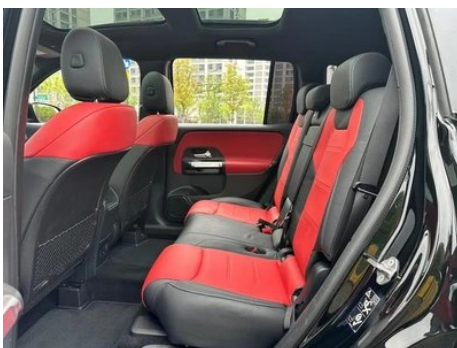

Vehicle Detail Report

Mercedes-AMG GLB AMG 2023 AMG GLB 35 4MATIC

Basic Information

Brand	Mercedes-Benz
Mileage	42,000 km
Color	Black
First Registration	2023-07-01
Transfer Count	0

Vehicle Images