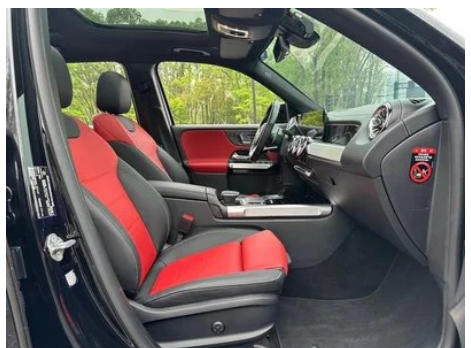

Vehicle Detail Report

Mercedes-AMG GLB AMG 2023 AMG GLB 35 4MATIC

Basic Information

Brand	Mercedes-Benz
Mileage	42,000 km
Color	Black
First Registration	2023-07-01
Transfer Count	0

Vehicle Images