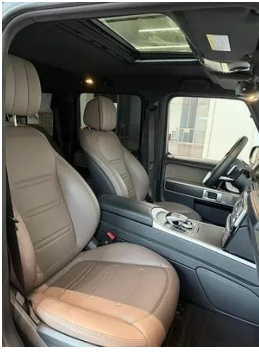

Vehicle Condition

1. Original metal body panels with factory paint.

Configuration Information

Model Information

Model Name	Mercedes-Benz G-Class 2024 G 500
Launch Date	2023.11

Basic parameters

Vehicle Class	Mid-size and large SUVs
Energy Type	Gasoline
Maximum Power (kW)	310
Maximum Torque (N·m)	610