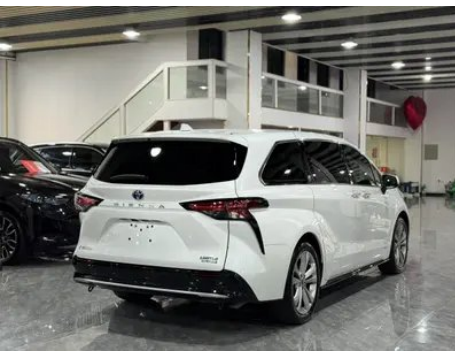

Vehicle Detail Report

Toyota Sienna 2024 Dual Power 2.5L Premium Edition

Basic Information

Brand	Toyota
Mileage	35,000 km
Color	White
First Registration	2024-03-01
Transfer Count	0

Vehicle Images

Vehicle Condition